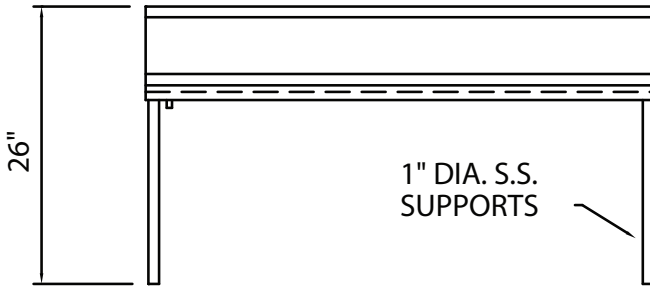

MODEL:

Duke Dishtables - Rack Shelves

Double Service Rack Shelf

- SDD-48** 48" length
- SDD-60** 60" length
- SDD-72** 72" length
- SDD-96** 96" length
- SDD-120** 120" length

SHELF:

- 16 gauge, 300 Series stainless steel
- "V" shaped edge front and rear
- 14 gauge, 300 Series, solid ends
- 1" OD tubular rack rest welded to ends
- 1/2" drain

UPRIGHTS:

- 16 gauge stainless steel
- 1" OD
- Welded to S/S channel underbracing under shelf

SHORT FORM SPECIFICATIONS:

Duke Aerohot Dishtables - Double Service Rack Shelf. Shelf to be constructed of 16 gauge, 300 Series stainless steel with "V" shaped edge on front and rear. 16 gauge, 300 Series stainless steel solid ends with 1" OD tubular rack rest welded to the ends. Uprights to be of 16 gauge stainless steel, 1" OD, welded to stainless steel channel underbracing under shelf.

Aerohot®

DUKE DISHTABLES RACK SHELVES Double Service Rack Shelf

TOP VIEW

FRONT VIEW

RIGHT SIDE

Model	Length
<input type="checkbox"/> SDD-48	48" length
<input type="checkbox"/> SDD-60	60" length
<input type="checkbox"/> SDD-72	72" length
<input type="checkbox"/> SDD-96	96" length
<input type="checkbox"/> SDD-120	120" length