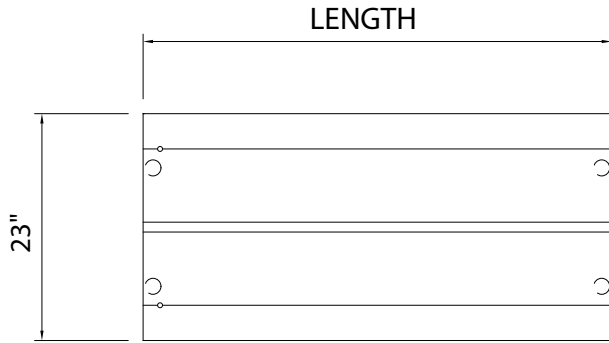

MODEL:

Duke Dishtables - Rack Shelves

Double Service Rack Shelf

- SDD-48** 48" length
- SDD-60** 60" length
- SDD-72** 72" length
- SDD-96** 96" length
- SDD-120** 120" length

SHELF:

- 16 gauge, 300 Series stainless steel
- "V" shaped edge front and rear
- 14 gauge, 300 Series, solid ends
- 1" OD tubular rack rest welded to ends
- 1/2" drain

UPRIGHTS:

- 16 gauge stainless steel
- 1" OD
- Welded to S/S channel underbracing under shelf

SHORT FORM SPECIFICATIONS:

Duke Aerohot Dishtables - Double Service Rack Shelf. Shelf to be constructed of 16 gauge, 300 Series stainless steel with "V" shaped edge on front and rear. 16 gauge, 300 Series stainless steel solid ends with 1" OD tubular rack rest welded to the ends. Uprights to be of 16 gauge stainless steel, 1" OD, welded to stainless steel channel underbracing under shelf.

Aerohot®

DUKE DISHTABLES RACK SHELVES Double Service Rack Shelf

TOP VIEW

FRONT VIEW

RIGHT SIDE

Model	Length
<input type="checkbox"/> SDD-48	48" length
<input type="checkbox"/> SDD-60	60" length
<input type="checkbox"/> SDD-72	72" length
<input type="checkbox"/> SDD-96	96" length
<input type="checkbox"/> SDD-120	120" length