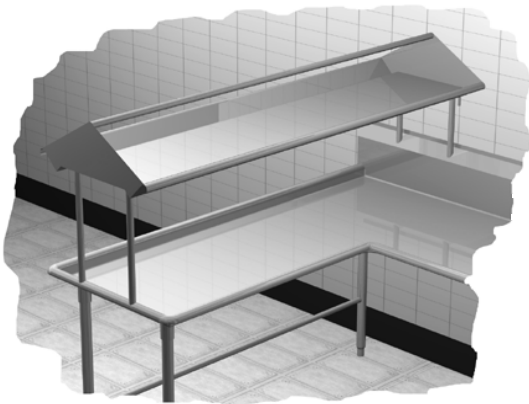

Specifications

F.O.B Sedalia, Missouri 65301

MODIFICATIONS

- Special length to fit table

SPECIAL MODIFICATIONS

Special modification may be added. Consult Accessories and Modifications specification sheet.

AGENCY LISTING:

MODEL:

Duke Dishtables - Rack Shelves

Double Service Rack Shelf

- SDD-48** 48" length
- SDD-60** 60" length
- SDD-72** 72" length
- SDD-96** 96" length
- SDD-120** 120" length

SHELF:

- 16 gauge, 300 Series stainless steel
- "V" shaped edge front and rear
- 14 gauge, 300 Series, solid ends
- 1" OD tubular rack rest welded to ends
- 1/2" drain

UPRIGHTS:

- 16 gauge stainless steel
- 1" OD
- Welded to S/S channel underbracing under shelf

SHORT FORM SPECIFICATIONS:

Duke Aerohot Dishtables - Double Service Rack Shelf. Shelf to be constructed of 16 gauge, 300 Series stainless steel with "V" shaped edge on front and rear. 16 gauge, 300 Series stainless steel solid ends with 1" OD tubular rack rest welded to the ends. Uprights to be of 16 gauge stainless steel, 1" OD, welded to stainless steel channel underbracing under shelf.

Aerohot®

DUKE DISHTABLES RACK SHELVES Double Service Rack Shelf

TOP VIEW

FRONT VIEW

RIGHT SIDE

Model	Length
<input type="checkbox"/> SDD-48	48" length
<input type="checkbox"/> SDD-60	60" length
<input type="checkbox"/> SDD-72	72" length
<input type="checkbox"/> SDD-96	96" length
<input type="checkbox"/> SDD-120	120" length