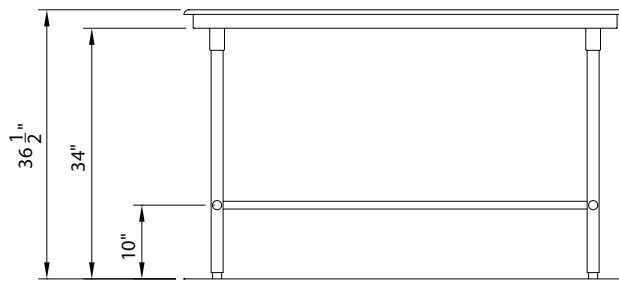

- STI-48** 48" length unit
- STI-60** 60" length unit
- STI-72** 72" length unit

TOP:

- 16 gauge, 300 Series stainless steel
- 1-1/4" rolled rim - 2-1/2" high on front and side

LEGS:

- 16 gauge stainless steel - 1-5/8" OD tubing
- Stainless steel gusset
- 1" adjustable stainless steel bullet feet

CROSSRAILS:

- 16 gauge stainless steel - 1-1/4" OD tubing
- Welded to legs

SHORT FORM SPECIFICATIONS:

Duke Aerohot Dishtables - Island Sorting Table. Top shall be constructed of 16 gauge, 300 Series stainless steel. 1-1/4" rolled rim on top, with 2-1/2" high edge on front and sides. Legs to be 16 gauge stainless steel of 1-5/8" OD tubing with stainless gusset and 1" adjustable stainless steel bullet feet. Unit to be supplied with crossrails of 16 gauge stainless steel of 1-1/4" OD tubing which are to be welded to legs for rigidity.

Aerohot®

DUKE DISHTABLES SORTING TABLES

Sorting Tables - Island

- STI-48 48" length unit
- STI-60 60" length unit
- STI-72 72" length unit

SERVING TABLES:

Freight Class: 85

Model	Length (L)		Width		Height		Cube ft. Crated	Weight	
	in.	cm	in.	cm	in.	cm		lbs.	kg
STI-48	48	121.9	30	76.2	36-1/2	92.7	30.4	63	28.6
STI-60	60	152.4	30	76.2	36-1/2	92.7	38.0	77	35.0
STI-72	72	182.9	30	76.2	36-1/2	92.7	45.6	83	37.7