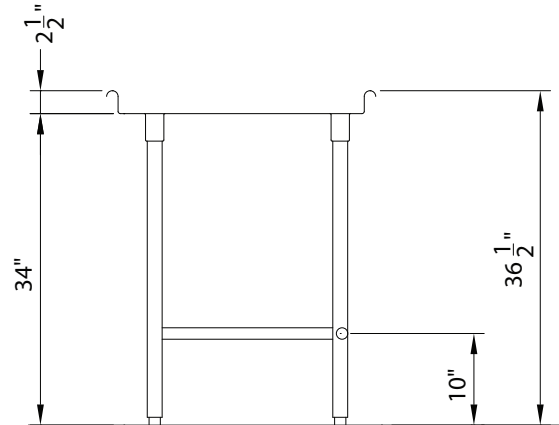

- STI-48** 48" length unit
- STI-60** 60" length unit
- STI-72** 72" length unit

TOP:

- 16 gauge, 300 Series stainless steel
- 1-1/4" rolled rim - 2-1/2" high on front and side

LEGS:

- 16 gauge stainless steel - 1-5/8" OD tubing
- Stainless steel gusset
- 1" adjustable stainless steel bullet feet

CROSSRAILS:

- 16 gauge stainless steel - 1-1/4" OD tubing
- Welded to legs

SHORT FORM SPECIFICATIONS:

Duke Aerohot Dishtables - Island Sorting Table. Top shall be constructed of 16 gauge, 300 Series stainless steel. 1-1/4" rolled rim on top, with 2-1/2" high edge on front and sides. Legs to be 16 gauge stainless steel of 1-5/8" OD tubing with stainless gusset and 1" adjustable stainless steel bullet feet. Unit to be supplied with crossrails of 16 gauge stainless steel of 1-1/4" OD tubing which are to be welded to legs for rigidity.

Aerohot®

DUKE DISHTABLES SORTING TABLES

Sorting Tables - Island

- STI-48 48" length unit
- STI-60 60" length unit
- STI-72 72" length unit

SERVING TABLES:

Freight Class: 85

Model	Length (L)		Width		Height		Cube ft. Crated	Weight	
	in.	cm	in.	cm	in.	cm		lbs.	kg
STI-48	48	121.9	30	76.2	36-1/2	92.7	30.4	63	28.6
STI-60	60	152.4	30	76.2	36-1/2	92.7	38.0	77	35.0
STI-72	72	182.9	30	76.2	36-1/2	92.7	45.6	83	37.7