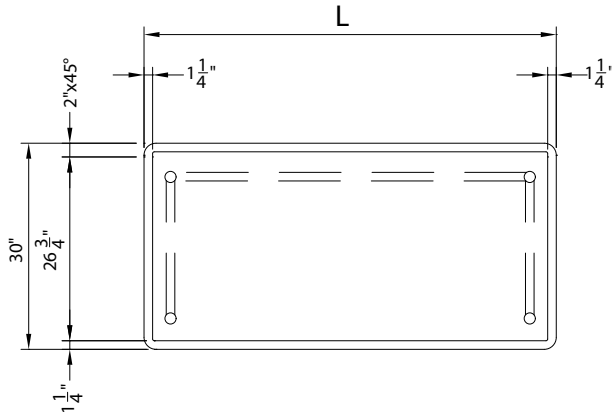

- STI-48** 48" length unit
- STI-60** 60" length unit
- STI-72** 72" length unit

TOP:

- 16 gauge, 300 Series stainless steel
- 1-1/4" rolled rim - 2-1/2" high on front and side

LEGS:

- 16 gauge stainless steel - 1-5/8" OD tubing
- Stainless steel gusset
- 1" adjustable stainless steel bullet feet

CROSSRAILS:

- 16 gauge stainless steel - 1-1/4" OD tubing
- Welded to legs

SHORT FORM SPECIFICATIONS:

Duke Aerohot Dishtables - Island Sorting Table. Top shall be constructed of 16 gauge, 300 Series stainless steel. 1-1/4" rolled rim on top, with 2-1/2" high edge on front and sides. Legs to be 16 gauge stainless steel of 1-5/8" OD tubing with stainless gusset and 1" adjustable stainless steel bullet feet. Unit to be supplied with crossrails of 16 gauge stainless steel of 1-1/4" OD tubing which are to be welded to legs for rigidity.

Aerohot®

DUKE DISHTABLES SORTING TABLES

Sorting Tables - Island

- STI-48 48" length unit
- STI-60 60" length unit
- STI-72 72" length unit

SERVING TABLES:

Freight Class: 85

Model	Length (L)		Width		Height		Cube ft. Crated	Weight	
	in.	cm	in.	cm	in.	cm		lbs.	kg
STI-48	48	121.9	30	76.2	36-1/2	92.7	30.4	63	28.6
STI-60	60	152.4	30	76.2	36-1/2	92.7	38.0	77	35.0
STI-72	72	182.9	30	76.2	36-1/2	92.7	45.6	83	37.7