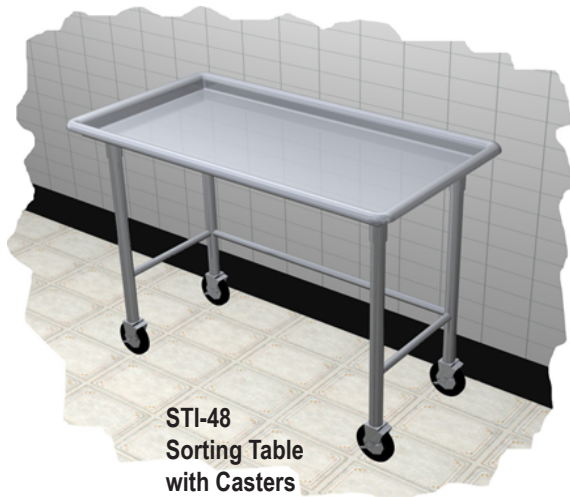

Specifications

F.O.B Sedalia, Missouri 65301

STI-48
Sorting Table
with Casters

MODIFICATIONS

- 1" brass drain - **DH-1**
- Flanged feet - **SK-19**
- Stainless steel welded lengthwise crossrail - **SK-58**
- Casters (5" dia. swivel) - **STC-1**

- STI-48** 48" length unit
- STI-60** 60" length unit
- STI-72** 72" length unit

TOP:

- 16 gauge, 300 Series stainless steel
- 1-1/4" rolled rim - 2-1/2" high on front and side

LEGS:

- 16 gauge stainless steel - 1-5/8" OD tubing
- Stainless steel gusset
- 1" adjustable stainless steel bullet feet

CROSSRAILS:

- 16 gauge stainless steel - 1-1/4" OD tubing
- Welded to legs

SHORT FORM SPECIFICATIONS:

Duke Aerohot Dishtables - Island Sorting Table. Top shall be constructed of 16 gauge, 300 Series stainless steel. 1-1/4" rolled rim on top, with 2-1/2" high edge on front and sides. Legs to be 16 gauge stainless steel of 1-5/8" OD tubing with stainless gusset and 1" adjustable stainless steel bullet feet. Unit to be supplied with crossrails of 16 gauge stainless steel of 1-1/4" OD tubing which are to be welded to legs for rigidity.

Aerohot®

DUKE DISHTABLES SORTING TABLES

Sorting Tables - Island

- STI-48 48" length unit
- STI-60 60" length unit
- STI-72 72" length unit

SERVING TABLES:

Freight Class: 85

Model	Length (L)		Width		Height		Cube ft. Crated	Weight	
	in.	cm	in.	cm	in.	cm		lbs.	kg
STI-48	48	121.9	30	76.2	36-1/2	92.7	30.4	63	28.6
STI-60	60	152.4	30	76.2	36-1/2	92.7	38.0	77	35.0
STI-72	72	182.9	30	76.2	36-1/2	92.7	45.6	83	37.7