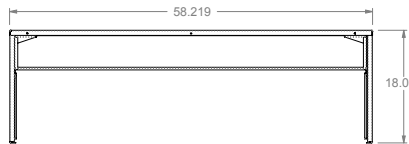

NSF Updates: (1) Bracket length and height change (2) Front glass height change (3) added plexi side guard

FOODSHIELD - SHELVES

636/636-1SN

637/637-1SN

Standard Buffet Shelves - 2 Sided/

638/638-1SN

Standard Buffet Shelves - 1 Sided

639/639-1SN

ONE SIDE

BOTH SIDES

DIMENSIONS:
Standard Buffet Shelves

Freight Class: 65

Model		Length		Shelf Width		Height		Cube ft. Crated	Standard		With Extras approx.	
Standard	With Extras*	in.	cm	in.	cm	in.	cm		lbs.	kg	lbs.	kg
636/636-1SN	736 FL, HT, BL	30-7/32	76.8	10	25.4	18	45.7	7.7	38	17.3	55	25.0
637/637-1SN	737 FL, HT, BL	44-7/32	112.3	10	25.4	18	45.7	10.6	50	22.7	74	33.6
638/638-1SN	738 FL, HT, BL	58-7/32	147.9	10	25.4	18	45.7	13.6	62	28.2	95	43.2
639/639-1SN	739 FL, HT, BL	72-7/32	183.6	10	25.4	18	45.7	16.5	80	36.4	113	51.4