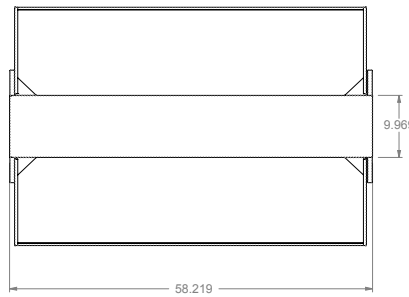

- Heavy gauge stainless steel with edges flanged down

FRAMES:

- Solid stainless steel ends

GUARDS:

- Glass guards, stainless trim/brackets/ends
- Clear acrylic enclosures both ends

SIZES:

- All units available in following lengths
 30-7/32", 44-7/32", 58-7/32", 72-7/32"

NSF Updates: (1) Bracket length and height change (2) Front glass height change (3) added plexi side guard

FOODSHIELD - SHELVES

636/636-1SN

637/637-1SN

Standard Buffet Shelves - 2 Sided/

638/638-1SN

Standard Buffet Shelves - 1 Sided

639/639-1SN

ONE SIDE

BOTH SIDES

DIMENSIONS:
Standard Buffet Shelves

Freight Class: 65

Model		Length		Shelf Width		Height		Cube ft. Crated	Standard		With Extras approx.	
Standard	With Extras*	in.	cm	in.	cm	in.	cm		lbs.	kg	lbs.	kg
636/636-1SN	736 FL, HT, BL	30-7/32	76.8	10	25.4	18	45.7	7.7	38	17.3	55	25.0
637/637-1SN	737 FL, HT, BL	44-7/32	112.3	10	25.4	18	45.7	10.6	50	22.7	74	33.6
638/638-1SN	738 FL, HT, BL	58-7/32	147.9	10	25.4	18	45.7	13.6	62	28.2	95	43.2
639/639-1SN	739 FL, HT, BL	72-7/32	183.6	10	25.4	18	45.7	16.5	80	36.4	113	51.4