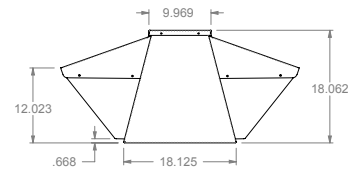

NSF Updates: (1) Bracket length and height change (2) Front glass height change (3) added plexi side guard

FOODSHIELD - SHELVES

636/636-1SN

637/637-1SN

Standard Buffet Shelves - 2 Sided/

638/638-1SN

Standard Buffet Shelves - 1 Sided

639/639-1SN

ONE SIDE

BOTH SIDES

DIMENSIONS:
Standard Buffet Shelves

Freight Class: 65

Model		Length		Shelf Width		Height		Cube ft. Crated	Standard		With Extras approx.	
Standard	With Extras*	in.	cm	in.	cm	in.	cm		lbs.	kg	lbs.	kg
636/636-1SN	736 FL, HT, BL	30-7/32	76.8	10	25.4	18	45.7	7.7	38	17.3	55	25.0
637/637-1SN	737 FL, HT, BL	44-7/32	112.3	10	25.4	18	45.7	10.6	50	22.7	74	33.6
638/638-1SN	738 FL, HT, BL	58-7/32	147.9	10	25.4	18	45.7	13.6	62	28.2	95	43.2
639/639-1SN	739 FL, HT, BL	72-7/32	183.6	10	25.4	18	45.7	16.5	80	36.4	113	51.4