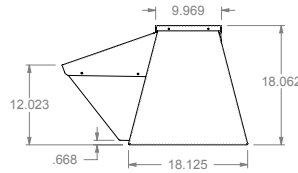

NSF Updates: (1) Bracket length and height change (2) Front glass height change (3) added plexi side guard

FOODSHIELD - SHELVES

636/636-1SN

637/637-1SN

Standard Buffet Shelves - 2 Sided/

638/638-1SN

Standard Buffet Shelves - 1 Sided

639/639-1SN

ONE SIDE

BOTH SIDES

DIMENSIONS:
Standard Buffet Shelves

Freight Class: 65

Model		Length		Shelf Width		Height		Cube ft. Crated	Standard		With Extras approx.	
Standard	With Extras*	in.	cm	in.	cm	in.	cm		lbs.	kg	lbs.	kg
636/636-1SN	736 FL, HT, BL	30-7/32	76.8	10	25.4	18	45.7	7.7	38	17.3	55	25.0
637/637-1SN	737 FL, HT, BL	44-7/32	112.3	10	25.4	18	45.7	10.6	50	22.7	74	33.6
638/638-1SN	738 FL, HT, BL	58-7/32	147.9	10	25.4	18	45.7	13.6	62	28.2	95	43.2
639/639-1SN	739 FL, HT, BL	72-7/32	183.6	10	25.4	18	45.7	16.5	80	36.4	113	51.4