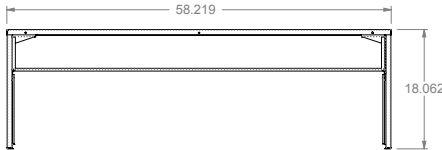

NSF Updates: (1) Bracket length and height change (2) Front glass height change (3) added plexi side guard

FOODSHIELD - SHELVES

636/636-1SN

637/637-1SN

Standard Buffet Shelves - 2 Sided/

638/638-1SN

Standard Buffet Shelves - 1 Sided

639/639-1SN

ONE SIDE

BOTH SIDES

DIMENSIONS:
Standard Buffet Shelves

Freight Class: 65

Model		Length		Shelf Width		Height		Cube ft. Crated	Standard		With Extras approx.	
Standard	With Extras*	in.	cm	in.	cm	in.	cm		lbs.	kg	lbs.	kg
636/636-1SN	736 FL, HT, BL	30-7/32	76.8	10	25.4	18	45.7	7.7	38	17.3	55	25.0
637/637-1SN	737 FL, HT, BL	44-7/32	112.3	10	25.4	18	45.7	10.6	50	22.7	74	33.6
638/638-1SN	738 FL, HT, BL	58-7/32	147.9	10	25.4	18	45.7	13.6	62	28.2	95	43.2
639/639-1SN	739 FL, HT, BL	72-7/32	183.6	10	25.4	18	45.7	16.5	80	36.4	113	51.4