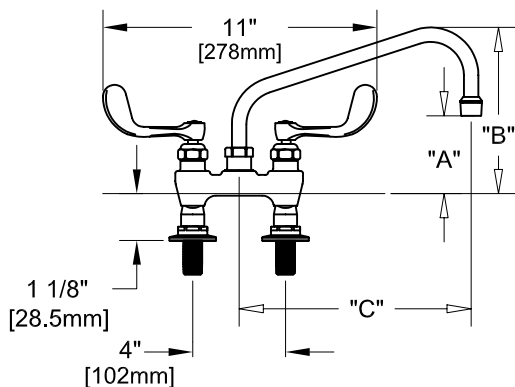

4" DECK MOUNT FAUCET W/ LEVER HANDLES

4" DECK MOUNT FAUCET W/ WRIST HANDLES

SIDE VIEW:

ROUGH-IN:

PRODUCT NAME: STAINLESS STEEL
4" DECK MOUNT FAUCETS

MODEL:

- 53740 W/ 6" SWING SPOUT W/ LEVER HANDLES
- 53759 W/ 8" SWING SPOUT W/ LEVER HANDLES
- 53767 W/ 10" SWING SPOUT W/ LEVER HANDLES
- 53775 W/ 12" SWING SPOUT W/ LEVER HANDLES
- 53783 W/ 14" SWING SPOUT W/ LEVER HANDLES
- 53791 W/ 16" SWING SPOUT W/ LEVER HANDLES
- 58564 W/ 6" SWING SPOUT W/ WRIST HANDLES
- 58572 W/ 8" SWING SPOUT W/ WRIST HANDLES
- 58580 W/ 10" SWING SPOUT W/ WRIST HANDLES
- 58599 W/ 12" SWING SPOUT W/ WRIST HANDLES
- 58602 W/ 14" SWING SPOUT W/ WRIST HANDLES
- 58610 W/ 16" SWING SPOUT W/ WRIST HANDLES

FEATURES

CONTROL VALVE

- * 4" DECK MOUNT
- * STAINLESS STEEL CONSTRUCTION
- * SWIVELLING SEAT DISKS
- * HOT SIDE STEM - RIGHT HAND
- * COLD SIDE STEM - LEFT HAND
- * LEVER HANDLES OR WRIST HANDLES
- * SWING SPOUT

SYSTEM LIMITS

- * TEMP: 40°F MIN. TO 140°F MAX.

SHIPPING WEIGHT

- * 5.0 LBS

* NSF 61-9 APPROVED & LISTED

www.truesdail.com

MODELS	DIM "A"	DIM "B"	DIM "C"
53740 58564	2-1/4" [57mm]	5-7/8" [149mm]	6" [152mm]
53759 58572	2-1/2" [64mm]	6-3/8" [162mm]	8" [204mm]
53767 58580	3-1/8" [79mm]	6-7/8" [175mm]	10" [254mm]
53775 58599	3-3/4" [95mm]	7-3/8" [187mm]	12" [305mm]
53783 58602	4-3/8" [111mm]	8-1/4" [210mm]	14" [356mm]
53791 58610	5" [127mm]	8-7/8" [225mm]	16" [406mm]