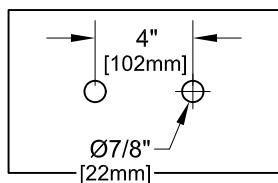

4" DECK MOUNT FAUCET W/ LEVER HANDLES

4" DECK MOUNT FAUCET W/ WRIST HANDLES

SIDE VIEW:

ROUGH-IN:

PRODUCT NAME: STAINLESS STEEL
4" DECK MOUNT FAUCETS

MODEL:

- 53740 W/ 6" SWING SPOUT W/ LEVER HANDLES
- 53759 W/ 8" SWING SPOUT W/ LEVER HANDLES
- 53767 W/ 10" SWING SPOUT W/ LEVER HANDLES
- 53775 W/ 12" SWING SPOUT W/ LEVER HANDLES
- 53783 W/ 14" SWING SPOUT W/ LEVER HANDLES
- 53791 W/ 16" SWING SPOUT W/ LEVER HANDLES
- 58564 W/ 6" SWING SPOUT W/ WRIST HANDLES
- 58572 W/ 8" SWING SPOUT W/ WRIST HANDLES
- 58580 W/ 10" SWING SPOUT W/ WRIST HANDLES
- 58599 W/ 12" SWING SPOUT W/ WRIST HANDLES
- 58602 W/ 14" SWING SPOUT W/ WRIST HANDLES
- 58610 W/ 16" SWING SPOUT W/ WRIST HANDLES

FEATURES

CONTROL VALVE

- * 4" DECK MOUNT
- * STAINLESS STEEL CONSTRUCTION
- * SWIVELLING SEAT DISKS
- * HOT SIDE STEM - RIGHT HAND
- * COLD SIDE STEM - LEFT HAND
- * LEVER HANDLES OR WRIST HANDLES
- * SWING SPOUT

SYSTEM LIMITS

- * TEMP: 40°F MIN. TO 140°F MAX.

SHIPPING WEIGHT

- * 5.0 LBS

* NSF 61-9 APPROVED & LISTED

www.truesdail.com

MODELS	DIM "A"	DIM "B"	DIM "C"
53740 58564	2-1/4" [57mm]	5-7/8" [149mm]	6" [152mm]
53759 58572	2-1/2" [64mm]	6-3/8" [162mm]	8" [204mm]
53767 58580	3-1/8" [79mm]	6-7/8" [175mm]	10" [254mm]
53775 58599	3-3/4" [95mm]	7-3/8" [187mm]	12" [305mm]
53783 58602	4-3/8" [111mm]	8-1/4" [210mm]	14" [356mm]
53791 58610	5" [127mm]	8-7/8" [225mm]	16" [406mm]