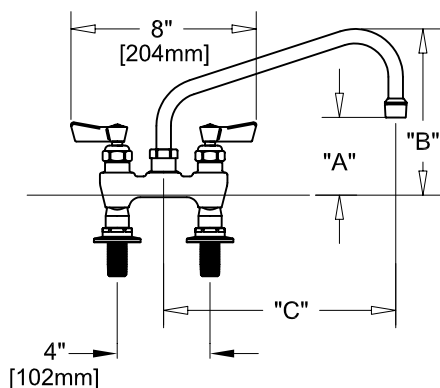

4" DECK MOUNT FAUCET W/ LEVER HANDLES

4" DECK MOUNT FAUCET W/ WRIST HANDLES

SIDE VIEW:

ROUGH-IN:

PRODUCT NAME: STAINLESS STEEL
4" DECK MOUNT FAUCETS

MODEL:

- 53740 W/ 6" SWING SPOUT W/ LEVER HANDLES
- 53759 W/ 8" SWING SPOUT W/ LEVER HANDLES
- 53767 W/ 10" SWING SPOUT W/ LEVER HANDLES
- 53775 W/ 12" SWING SPOUT W/ LEVER HANDLES
- 53783 W/ 14" SWING SPOUT W/ LEVER HANDLES
- 53791 W/ 16" SWING SPOUT W/ LEVER HANDLES
- 58564 W/ 6" SWING SPOUT W/ WRIST HANDLES
- 58572 W/ 8" SWING SPOUT W/ WRIST HANDLES
- 58580 W/ 10" SWING SPOUT W/ WRIST HANDLES
- 58599 W/ 12" SWING SPOUT W/ WRIST HANDLES
- 58602 W/ 14" SWING SPOUT W/ WRIST HANDLES
- 58610 W/ 16" SWING SPOUT W/ WRIST HANDLES

FEATURES

CONTROL VALVE

- * 4" DECK MOUNT
- * STAINLESS STEEL CONSTRUCTION
- * SWIVELLING SEAT DISKS
- * HOT SIDE STEM - RIGHT HAND
- * COLD SIDE STEM - LEFT HAND
- * LEVER HANDLES OR WRIST HANDLES
- * SWING SPOUT

SYSTEM LIMITS

- * TEMP: 40°F MIN. TO 140°F MAX.

SHIPPING WEIGHT

- * 5.0 LBS

* NSF 61-9 APPROVED & LISTED

www.truesdail.com

MODELS	DIM "A"	DIM "B"	DIM "C"
53740 58564	2-1/4" [57mm]	5-7/8" [149mm]	6" [152mm]
53759 58572	2-1/2" [64mm]	6-3/8" [162mm]	8" [204mm]
53767 58580	3-1/8" [79mm]	6-7/8" [175mm]	10" [254mm]
53775 58599	3-3/4" [95mm]	7-3/8" [187mm]	12" [305mm]
53783 58602	4-3/8" [111mm]	8-1/4" [210mm]	14" [356mm]
53791 58610	5" [127mm]	8-7/8" [225mm]	16" [406mm]