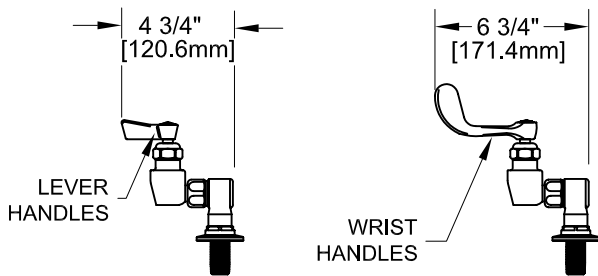

4" DECK MOUNT FAUCET W/ LEVER HANDLES

4" DECK MOUNT FAUCET W/ WRIST HANDLES

SIDE VIEW:

ROUGH-IN:

PRODUCT NAME: STAINLESS STEEL
4" DECK MOUNT FAUCETS

MODEL:

- 53740 W/ 6" SWING SPOUT W/ LEVER HANDLES
- 53759 W/ 8" SWING SPOUT W/ LEVER HANDLES
- 53767 W/ 10" SWING SPOUT W/ LEVER HANDLES
- 53775 W/ 12" SWING SPOUT W/ LEVER HANDLES
- 53783 W/ 14" SWING SPOUT W/ LEVER HANDLES
- 53791 W/ 16" SWING SPOUT W/ LEVER HANDLES
- 58564 W/ 6" SWING SPOUT W/ WRIST HANDLES
- 58572 W/ 8" SWING SPOUT W/ WRIST HANDLES
- 58580 W/ 10" SWING SPOUT W/ WRIST HANDLES
- 58599 W/ 12" SWING SPOUT W/ WRIST HANDLES
- 58602 W/ 14" SWING SPOUT W/ WRIST HANDLES
- 58610 W/ 16" SWING SPOUT W/ WRIST HANDLES

FEATURES

CONTROL VALVE

- * 4" DECK MOUNT
- * STAINLESS STEEL CONSTRUCTION
- * SWIVELLING SEAT DISKS
- * HOT SIDE STEM - RIGHT HAND
- * COLD SIDE STEM - LEFT HAND
- * LEVER HANDLES OR WRIST HANDLES
- * SWING SPOUT

SYSTEM LIMITS

- * TEMP: 40°F MIN. TO 140°F MAX.

SHIPPING WEIGHT

- * 5.0 LBS

* NSF 61-9 APPROVED & LISTED

www.truesdail.com

MODELS	DIM "A"	DIM "B"	DIM "C"
53740 58564	2-1/4" [57mm]	5-7/8" [149mm]	6" [152mm]
53759 58572	2-1/2" [64mm]	6-3/8" [162mm]	8" [204mm]
53767 58580	3-1/8" [79mm]	6-7/8" [175mm]	10" [254mm]
53775 58599	3-3/4" [95mm]	7-3/8" [187mm]	12" [305mm]
53783 58602	4-3/8" [111mm]	8-1/4" [210mm]	14" [356mm]
53791 58610	5" [127mm]	8-7/8" [225mm]	16" [406mm]