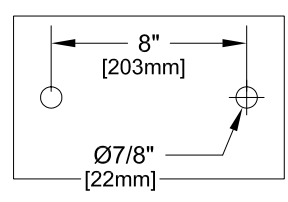

ROUGH-IN:

PRODUCT NAME: STAINLESS STEEL
8" DECK MOUNT PRE-RINSE WITH ADD-ON

MODEL:
 71145 16" SWING & 12" DJ SPOUT W/ LEVER HANDLES

FEATURES:

CONTROL VALVE

- * 8" DECK MOUNT
- * STAINLESS STEEL CONSTRUCTION
- * SWIVELLING SEAT DISKS
- * HOT SIDE STEM - RIGHT HAND
- * COLD SIDE STEM - LEFT HAND
- * LEVER HANDLES OR WRIST HANDLES

ADD-ON CONTROL VALVE

- * STEM - RIGHT HAND SWIVEL
- * HOT INDEX BUTTON
- * SWIVELLING SEAT DISKS
- * STAINLESS STEEL SEATS, SEAT SCREWS AND HANDLE SCREWS.

HOSE

- * 36" LENGTH
- * STAINLESS STEEL END FITTINGS
- * STAINLESS STEEL EXTERNAL JACKET
- * 3-PLY FIBER REINFORCED INTERNAL RUBBER HOSE
- * REPAIRABLE IN FIELD WITH SIMPLE TOOLS

SYSTEM LIMITS

- * TEMP: 40°F MIN. TO 140°F MAX. STATIC
- * PRESSURE 200 PSI MAX. STATIC
- * SHIPPING WEIGHT: 15.0 LBS

* NSF 61-9 APPROVED & LISTED
www.truesdail.com

FISHER
FISHER MANUFACTURING COMPANY
TOLL FREE: 800-421-6162 - FAX: 800-832-8238
information@fisher-mfg.com - www.fisher-mfg.com