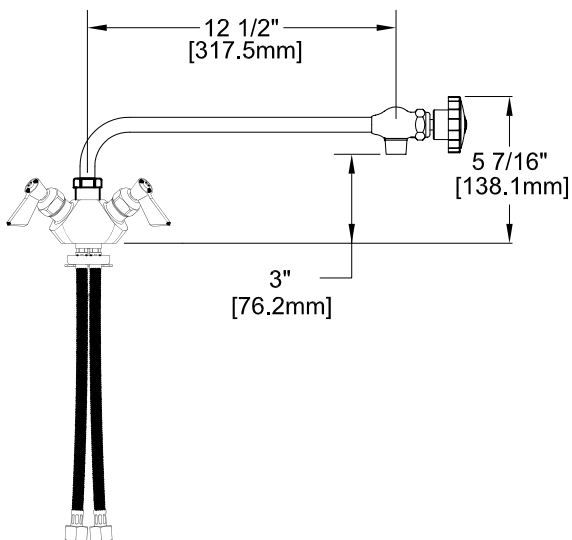

SINGLE DECK DUAL CONTROL FAUCET W/ LEVER HANDLES

SINGLE DECK DUAL CONTROL FAUCET W/ WRIST HANDLES

FOOTPRINT:

ROUGH-IN:

PRODUCT NAME: STAINLESS STEEL SINGLE DECK DUAL CONTROL FAUCET

- MODEL:
- 54674 W/ 12" CONTROL SWING SPOUT W/ LEVER HANDLES
  - 57428 W/ 12" CONTROL SWING SPOUT W/ WRIST HANDLES

- FEATURES
- CONTROL VALVE
  - \* SINGLE DECK DUAL CONTROL
  - \* STAINLESS STEEL CONSTRUCTION
  - \* SWIVELLING SEAT DISKS
  - \* HOT SIDE STEM - RIGHT HAND
  - \* COLD SIDE STEM - LEFT HAND
  - \* LEVER HANDLES OR WRIST HANDLES
  - \* STAINLESS STEEL BRAIDED HOSE
  - \* CONTROL SWING SPOUT

- SYSTEM LIMITS
- \* TEMP: 40°F MIN. TO 140°F MAX.
  - \* 5 GPM @ 60 PSI

- SHIPPING WEIGHT
- \* 6.0 LBS

\* NSF 61-9 APPROVED & LISTED [www.truesdail.com](http://www.truesdail.com)