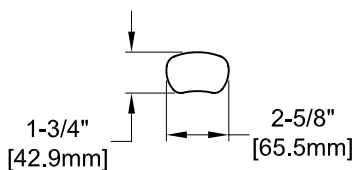

SINGLE DECK DUAL CONTROL FAUCET W/ LEVER HANDLES

SINGLE DECK DUAL CONTROL FAUCET W/ WRIST HANDLES

FOOTPRINT:

ROUGH-IN:

PRODUCT NAME: STAINLESS STEEL SINGLE DECK DUAL CONTROL FAUCET

- MODEL:
- 54674 W/ 12" CONTROL SWING SPOUT W/ LEVER HANDLES
  - 57428 W/ 12" CONTROL SWING SPOUT W/ WRIST HANDLES

- FEATURES
- CONTROL VALVE
  - \* SINGLE DECK DUAL CONTROL
  - \* STAINLESS STEEL CONSTRUCTION
  - \* SWIVELLING SEAT DISKS
  - \* HOT SIDE STEM - RIGHT HAND
  - \* COLD SIDE STEM - LEFT HAND
  - \* LEVER HANDLES OR WRIST HANDLES
  - \* STAINLESS STEEL BRAIDED HOSE
  - \* CONTROL SWING SPOUT

- SYSTEM LIMITS
- \* TEMP: 40°F MIN. TO 140°F MAX.
  - \* 5 GPM @ 60 PSI

- SHIPPING WEIGHT
- \* 6.0 LBS

\* NSF 61-9 APPROVED & LISTED [www.truesdail.com](http://www.truesdail.com)