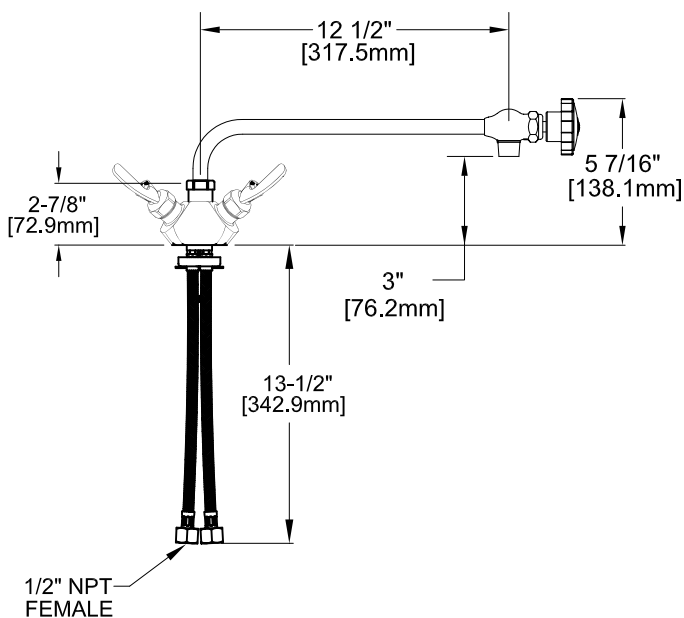

SINGLE DECK DUAL CONTROL FAUCET W/ LEVER HANDLES

SINGLE DECK DUAL CONTROL FAUCET W/ WRIST HANDLES

FOOTPRINT:

ROUGH-IN:

PRODUCT NAME: STAINLESS STEEL SINGLE DECK DUAL CONTROL FAUCET

- MODEL:
- 54674 W/ 12" CONTROL SWING SPOUT W/ LEVER HANDLES
  - 57428 W/ 12" CONTROL SWING SPOUT W/ WRIST HANDLES

- FEATURES
- CONTROL VALVE
  - \* SINGLE DECK DUAL CONTROL
  - \* STAINLESS STEEL CONSTRUCTION
  - \* SWIVELLING SEAT DISKS
  - \* HOT SIDE STEM - RIGHT HAND
  - \* COLD SIDE STEM - LEFT HAND
  - \* LEVER HANDLES OR WRIST HANDLES
  - \* STAINLESS STEEL BRAIDED HOSE
  - \* CONTROL SWING SPOUT

- SYSTEM LIMITS
- \* TEMP: 40°F MIN. TO 140°F MAX.
  - \* 5 GPM @ 60 PSI

- SHIPPING WEIGHT
- \* 6.0 LBS

\* NSF 61-9 APPROVED & LISTED [www.truesdail.com](http://www.truesdail.com)