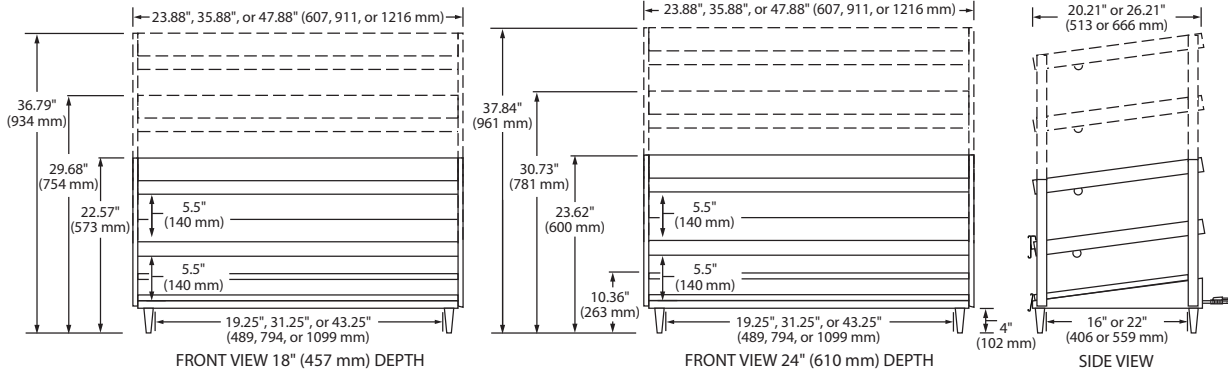

SPECIFICATIONS

Base Only Models – 24.19" (614 mm) Depth & 10.36" (263 mm) Height

Model	Width	Watts	Amps*	Shipping Weight
GRPWS-2424	22.85" (580 mm)	345	2.9	40 lbs. (18 kg)
GRPWS-3624	34.85" (885 mm)	505	4.2	44 lbs. (20 kg)
GRPWS-4824	46.85" (1190 mm)	660	5.5	55 lbs. (25 kg)

Dual Shelf Models – 20.21" (513 mm) Depth & 22.57" (573 mm) Height

Model	Width	Watts	Amps*	Shipping Weight
GRPWS-2418D	23.88" (607 mm)	750	6.3	76 lbs. (35 kg)
GRPWS-3618D	35.88" (911 mm)	1068	8.9	106 lbs. (48 kg)
GRPWS-4818D	47.88" (1216 mm)	1370	11.4	136 lbs. (62 kg)

Dual Shelf Models – 26.21" (666 mm) Depth & 23.62" (600 mm) Height

Model	Width	Watts	Amps*	Shipping Weight
GRPWS-2424D	23.88" (607 mm)	950	7.9	96 lbs. (44 kg)
GRPWS-3624D	35.88" (911 mm)	1342	11.2	136 lbs. (62 kg)
GRPWS-4824D	47.88" (1216 mm)	1716	14.3	177 lbs. (80 kg)

* Based on 120 volts, except where only available in 120/208-240V.

▼ Only available in 120V, single phase. * Only available in 120/208-240V

DIMENSIONS

Base Only Models –

22.85" x 34.85" or 46.85"W x 24.19"D x 10.36"H w/legs (580, 885, or 1190 x 614 x 263 mm).