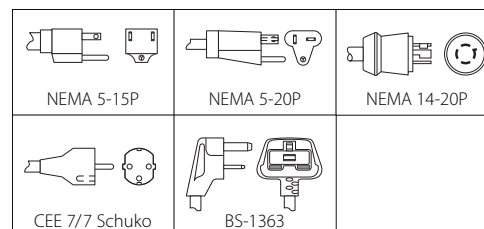

PLUG CONFIGURATIONS

OPTIONS (NOT FOR RETROFIT)

☐ Designer Colors: Warm Red, Black, Gray Granite, White Granite, Navy Blue, Hunter Green, Antique Copper

☐ Halogen Bulbs in lieu of Standard Display Lights

PRODUCT SPECS

Pizza Warmer

The Pizza Warmer shall be a Glo-Ray® Model ... rated at ... volts and ... watts, as manufactured by the Hatco Corporation, Milwaukee, WI 53234 U.S.A.

With 24/7 parts and service assistance (U.S. and Canada only), the warmer shall have ... heated shelves, tempered glass sides, hardcoated shelves with box stops and sign holders (excluding Base Models), incandescent display lights, and 4" (102 mm) legs. It shall include a temperature control and on-off switch for each heat zone. A factory-attached 6' (1829 mm) cord with plug.

HATCO CORPORATION P.O. Box 340500 Milwaukee, WI 53234-0500 U.S.A. • (800) 558-0607 • (414) 671-6350
Fax (800) 543-7521 • Int'l. Fax (414) 671-3976 • www.hatcocorp.com • E-mail: equipsales@hatcocorp.com