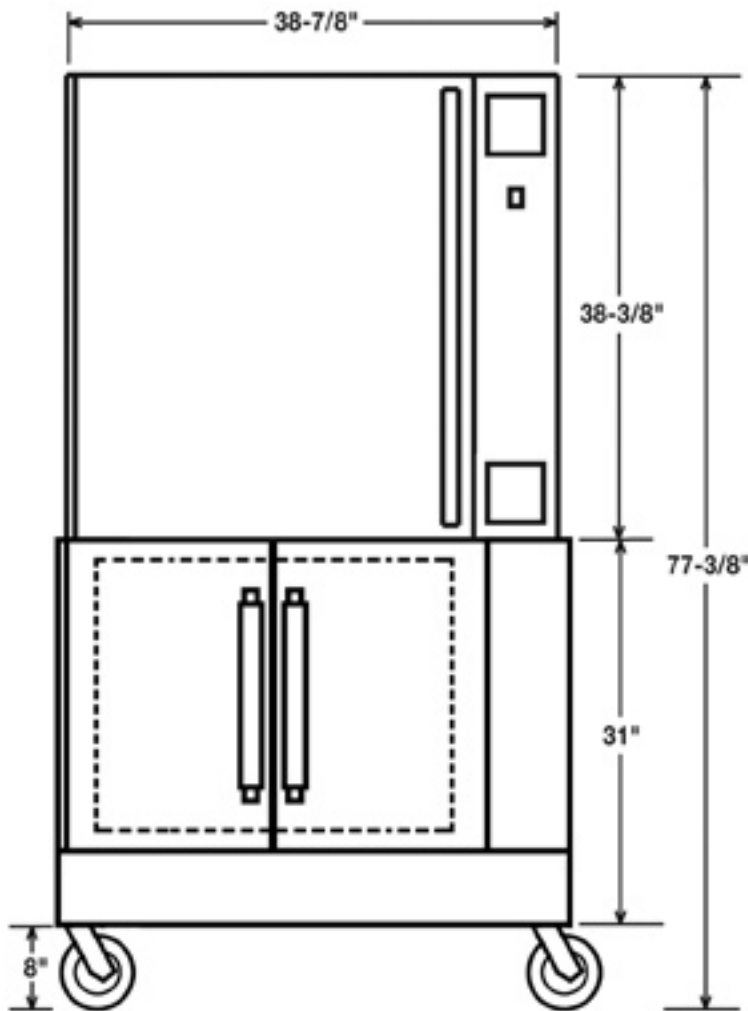

Specifications, Details and Dimensions on Inside and Back.

THE COMBO – ROTISSERIE OVEN ON CONVECTION OVEN

701 S Ridge Avenue, Troy, OH 45374
1-888-4HOBART • www.hobartcorp.com

DETAILS AND DIMENSIONS

Front View Stacked Combo

Side View Stacked Combo

701 S Ridge Avenue, Troy, OH 45374
1-888-4HOBART • www.hobartcorp.com

THE COMBO – ROTISSERIE OVEN ON CONVECTION OVEN

DETAILS AND DIMENSIONS

Convection Oven Top View

THE COMBO – ROTISSERIE OVEN ON CONVECTION OVEN

701 S Ridge Avenue, Troy, OH 45374
1-888-4HOBART • www.hobartcorp.com

MODEL NO.	WIDTH	DEPTH (INCLUDES HANDLES)	HEIGHT	KW PER OVEN	ELECTRICAL	APPROX. SHIPPING WT. LBS.
HR7 HR7E	38 ⁷ / ₈ "	34"	38 ³ / ₈ "	9.3	208/60/3/1 240/60/3/1	465
HEC5 HEC5D DEC5	40"	41 ¹ / ₂ "	31"	12.5	208/60/3/1 240/60/3/1	590
HEC5X HEC5DX DEC5X	40"	45 ¹ / ₂ "	31"	12.5	208/60/3/1 240/60/3/1	590
STACKED COMBO	40"	41 ¹ / ₂ " or 45 ¹ / ₂ "	77 ³ / ₈ "	—	—	—