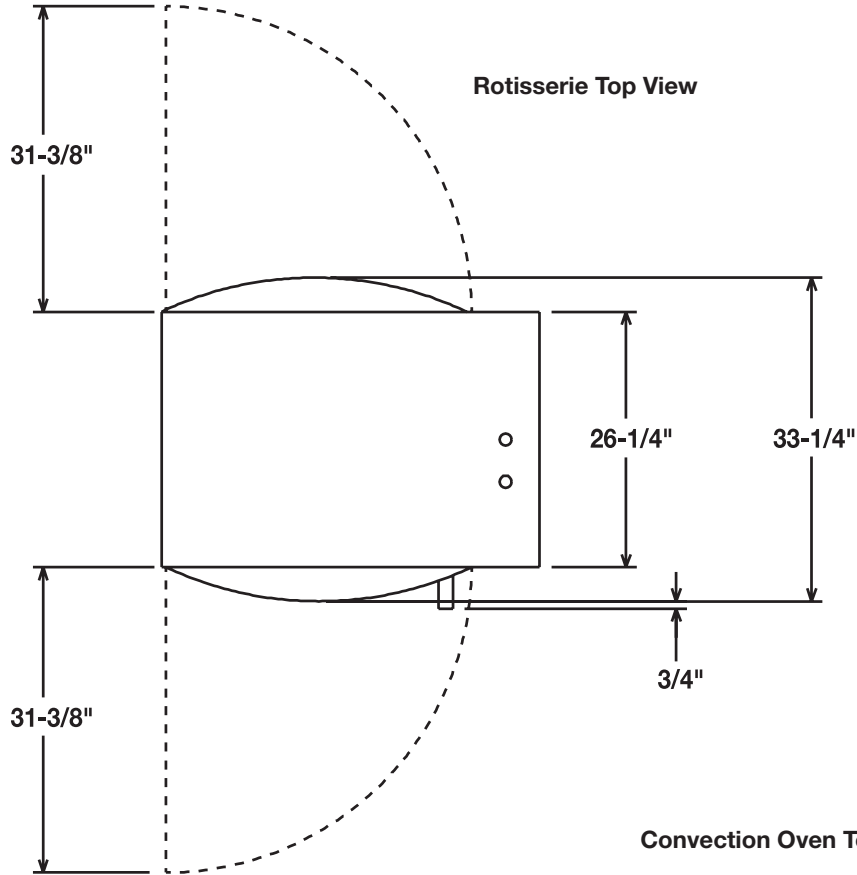

Side View Stacked Combo

701 S Ridge Avenue, Troy, OH 45374
1-888-4HOBART • www.hobartcorp.com

THE COMBO – ROTISSERIE OVEN ON CONVECTION OVEN

DETAILS AND DIMENSIONS

Convection Oven Top View

THE COMBO – ROTISSERIE OVEN ON CONVECTION OVEN

701 S Ridge Avenue, Troy, OH 45374
1-888-4HOBART • www.hobartcorp.com

MODEL NO.	WIDTH	DEPTH (INCLUDES HANDLES)	HEIGHT	KW PER OVEN	ELECTRICAL	APPROX. SHIPPING WT. LBS.
HR7 HR7E	38 ⁷ / ₈ "	34"	38 ³ / ₈ "	9.3	208/60/3/1 240/60/3/1	465
HEC5 HEC5D DEC5	40"	41 ¹ / ₂ "	31"	12.5	208/60/3/1 240/60/3/1	590
HEC5X HEC5DX DEC5X	40"	45 ¹ / ₂ "	31"	12.5	208/60/3/1 240/60/3/1	590
STACKED COMBO	40"	41 ¹ / ₂ " or 45 ¹ / ₂ "	77 ³ / ₈ "	—	—	—