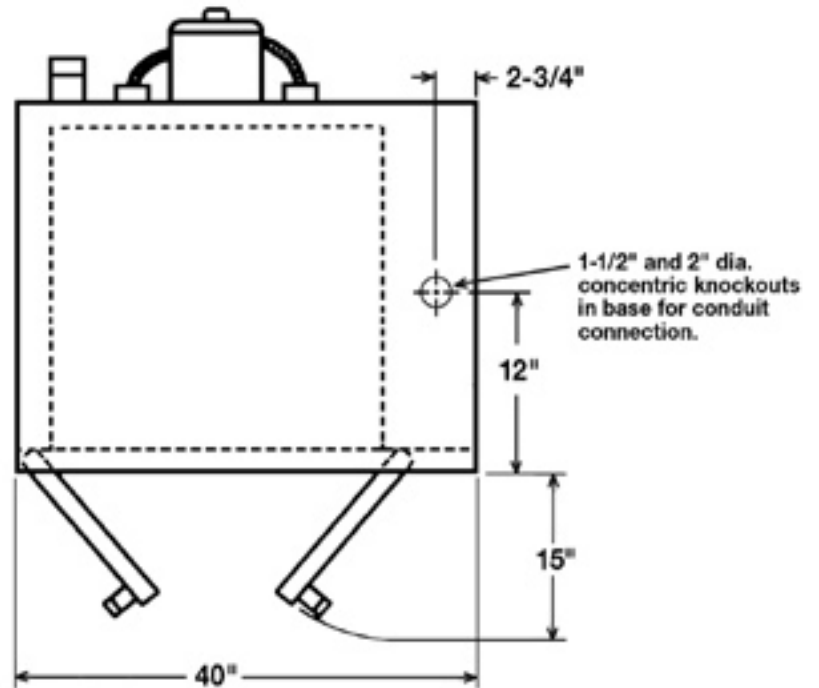

Specifications, Details and Dimensions on Inside and Back.

THE COMBO – ROTISSERIE OVEN ON CONVECTION OVEN

701 S Ridge Avenue, Troy, OH 45374
1-888-4HOBART • www.hobartcorp.com

DETAILS AND DIMENSIONS

Front View Stacked Combo

Side View Stacked Combo

701 S Ridge Avenue, Troy, OH 45374
1-888-4HOBART • www.hobartcorp.com

THE COMBO – ROTISSERIE OVEN ON CONVECTION OVEN

DETAILS AND DIMENSIONS

Convection Oven Top View

THE COMBO – ROTISSERIE OVEN ON CONVECTION OVEN

701 S Ridge Avenue, Troy, OH 45374
1-888-4HOBART • www.hobartcorp.com

MODEL NO.	WIDTH	DEPTH (INCLUDES HANDLES)	HEIGHT	KW PER OVEN	ELECTRICAL	APPROX. SHIPPING WT. LBS.
HR7 HR7E	38 ⁷ / ₈ "	34"	38 ³ / ₈ "	9.3	208/60/3/1 240/60/3/1	465
HEC5 HEC5D DEC5	40"	41 ¹ / ₂ "	31"	12.5	208/60/3/1 240/60/3/1	590
HEC5X HEC5DX DEC5X	40"	45 ¹ / ₂ "	31"	12.5	208/60/3/1 240/60/3/1	590
STACKED COMBO	40"	41 ¹ / ₂ " or 45 ¹ / ₂ "	77 ³ / ₈ "	—	—	—