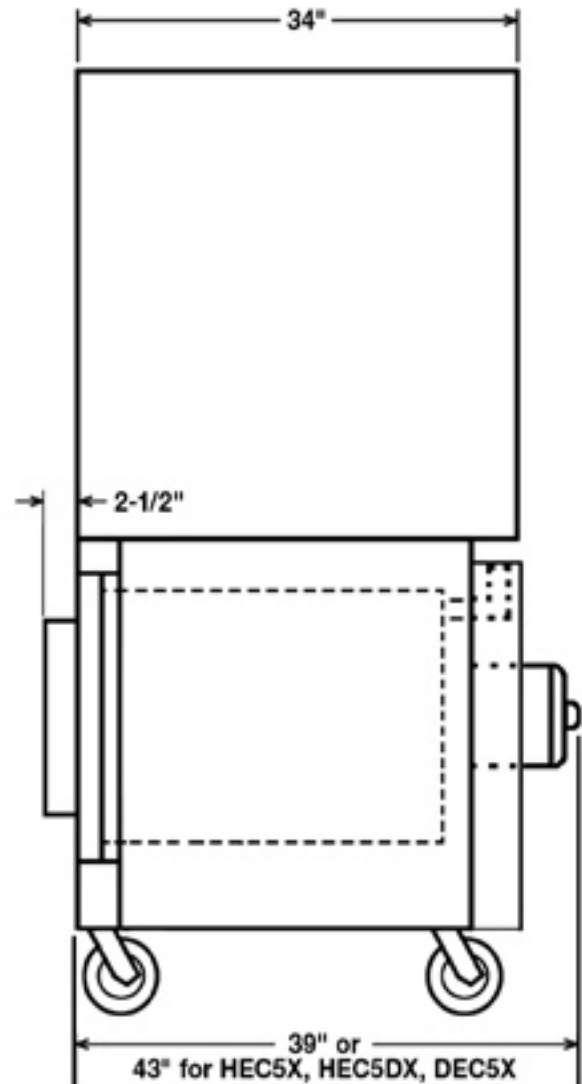

Specifications, Details and Dimensions on Inside and Back.

THE COMBO – ROTISSERIE OVEN ON CONVECTION OVEN

701 S Ridge Avenue, Troy, OH 45374
1-888-4HOBART • www.hobartcorp.com

DETAILS AND DIMENSIONS

Front View Stacked Combo

Side View Stacked Combo

701 S Ridge Avenue, Troy, OH 45374
1-888-4HOBART • www.hobartcorp.com

THE COMBO – ROTISSERIE OVEN ON CONVECTION OVEN

DETAILS AND DIMENSIONS

Convection Oven Top View

THE COMBO – ROTISSERIE OVEN ON CONVECTION OVEN

701 S Ridge Avenue, Troy, OH 45374
1-888-4HOBART • www.hobartcorp.com

MODEL NO.	WIDTH	DEPTH (INCLUDES HANDLES)	HEIGHT	KW PER OVEN	ELECTRICAL	APPROX. SHIPPING WT. LBS.
HR7 HR7E	38 ⁷ / ₈ "	34"	38 ³ / ₈ "	9.3	208/60/3/1 240/60/3/1	465
HEC5 HEC5D DEC5	40"	41 ¹ / ₂ "	31"	12.5	208/60/3/1 240/60/3/1	590
HEC5X HEC5DX DEC5X	40"	45 ¹ / ₂ "	31"	12.5	208/60/3/1 240/60/3/1	590
STACKED COMBO	40"	41 ¹ / ₂ " or 45 ¹ / ₂ "	77 ³ / ₈ "	—	—	—