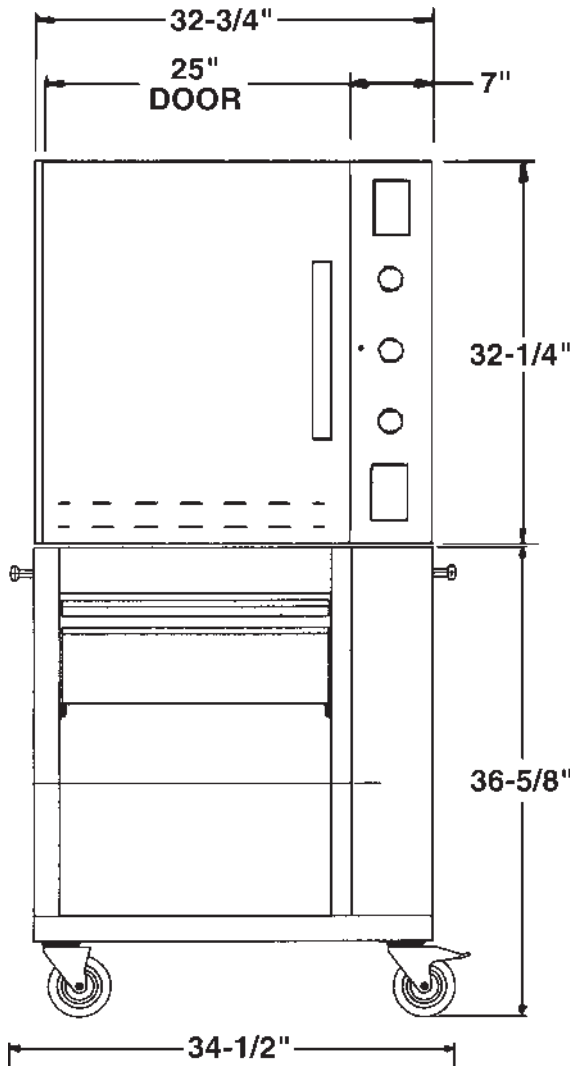

# ROTISSERIE STANDS

\* 727 mm x 395 mm hole footprint

Shipping Weight: 123 lbs.

HR5 Rotisserie with Stand

\* 887 mm x 563 mm hole footprint

Shipping Weight: 153 lbs.

HR7 Rotisserie with Stand

① Handles are not included as standard

## ROTISSERIE STAND HEIGHT CONFIGURATIONS

Height reflects HR5 Rotisserie with Stand

Height reflects HR7 Rotisserie with Stand

① Handles are not included as standard

As continued product improvement is a policy of Hobart, specifications are subject to change without notice.