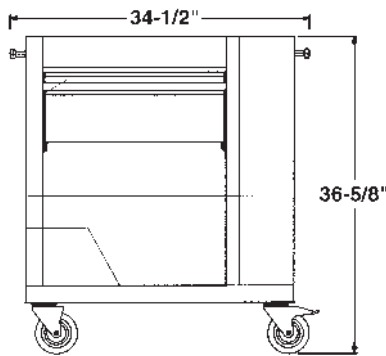

# ROTISSERIE STANDS

\* 727 mm x 395 mm hole footprint

Shipping Weight: 123 lbs.

HR5 Rotisserie with Stand

\* 887 mm x 563 mm hole footprint

Shipping Weight: 153 lbs.

HR7 Rotisserie with Stand

① Handles are not included as standard