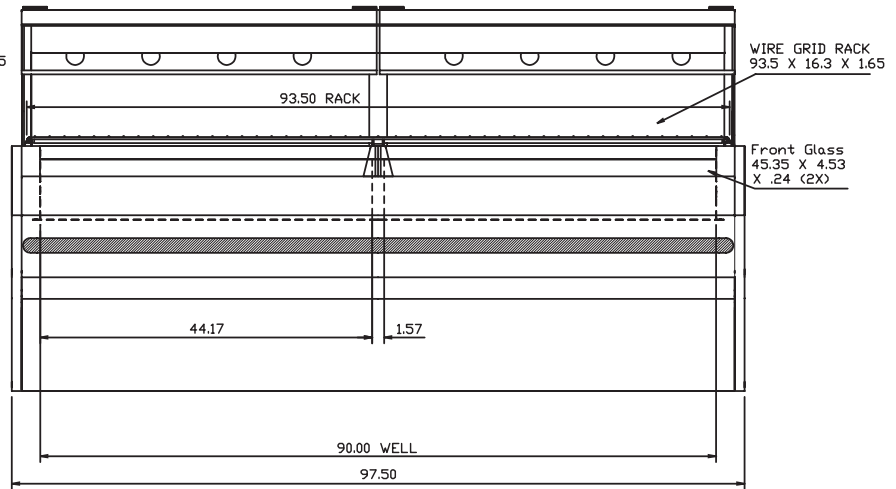

OPTIONS

- Casters, set of 4

MODELS

- HHTC4 – 4 Ft. Wide Deli Display Case
- HHTC6 – 6 Ft. Wide Deli Display Case
- HHTC8 – 8 Ft. Wide Deli Display Case

Specifications, Details and Dimensions on Inside and Back.

**HHTC SERIES DELI DISPLAY CASES**

HHTC SERIES DELI DISPLAY CASES

701 S Ridge Avenue, Troy, OH 45374
1-888-4HOBART • www.hobartcorp.com

HHTC4 Front View

HHTC8 Front View

HHTC6 Front View

Side View - All Models

Model	DIMENSIONS					ELECTRICAL DATA				WEIGHTS	
	Width	Depth	Height	Capacity Top Rack	Capacity Bottom Well	Volts	Hertz	Phase	Amps	Net Wt.	Approx. Ship. Wt.
HHTC4	45.5"	41.26"	51.14"	41.5" x 16.3"	38.0" x 29.41"	120/240	60	1	20.1	434	628
						120/208	60	3	11.8		
HHTC6	71.5"	41.26"	51.14"	67.5" x 16.3"	64.0" x 29.41"	120/240	60	1	36.3	588	906
						120/208	60	3	24.2		
HHTC8	97.5"	41.26"	51.14"	93.5" x 16.3"	90.0" x 29.41"	120/240	60	1	45.3	904	1190
						120/208	60	3	29.7		