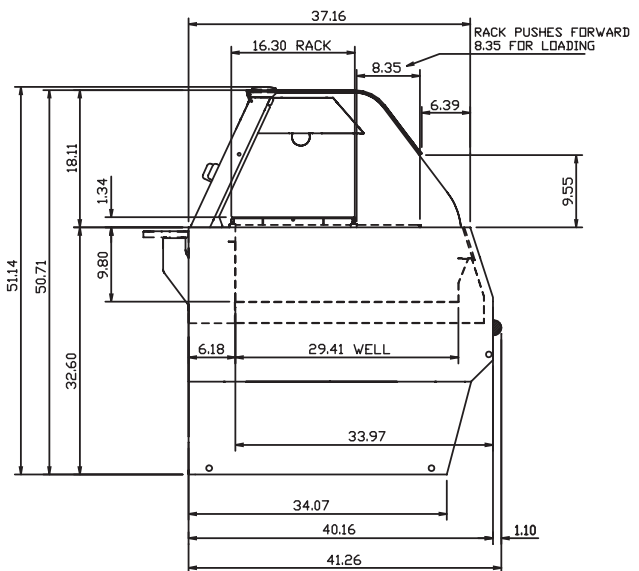

OPTIONS

- Casters, set of 4

MODELS

- HHTC4 – 4 Ft. Wide Deli Display Case
- HHTC6 – 6 Ft. Wide Deli Display Case
- HHTC8 – 8 Ft. Wide Deli Display Case

Specifications, Details and Dimensions on Inside and Back.

**HHTC SERIES DELI DISPLAY CASES**

HHTC SERIES DELI DISPLAY CASES

701 S Ridge Avenue, Troy, OH 45374
1-888-4HOBART • www.hobartcorp.com

HHTC4 Front View

HHTC8 Front View

HHTC6 Front View

Side View - All Models

Model	DIMENSIONS					ELECTRICAL DATA				WEIGHTS	
	Width	Depth	Height	Capacity Top Rack	Capacity Bottom Well	Volts	Hertz	Phase	Amps	Net Wt.	Approx. Ship. Wt.
HHTC4	45.5"	41.26"	51.14"	41.5" x 16.3"	38.0" x 29.41"	120/240	60	1	20.1	434	628
						120/208	60	3	11.8		
HHTC6	71.5"	41.26"	51.14"	67.5" x 16.3"	64.0" x 29.41"	120/240	60	1	36.3	588	906
						120/208	60	3	24.2		
HHTC8	97.5"	41.26"	51.14"	93.5" x 16.3"	90.0" x 29.41"	120/240	60	1	45.3	904	1190
						120/208	60	3	29.7		