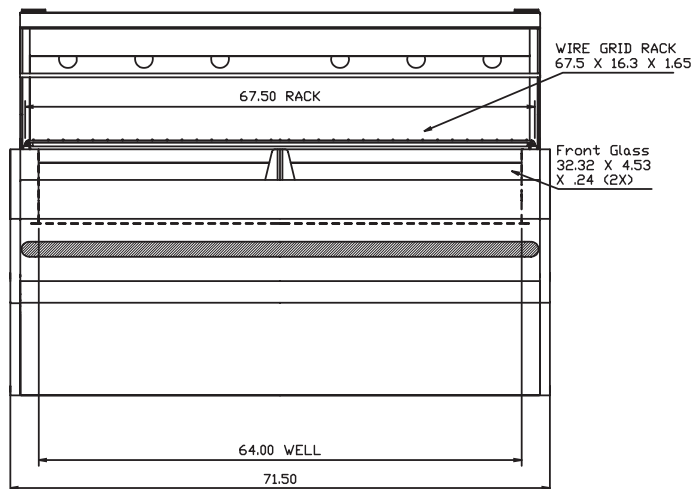

OPTIONS

- Casters, set of 4

MODELS

- HHTC4 – 4 Ft. Wide Deli Display Case
- HHTC6 – 6 Ft. Wide Deli Display Case
- HHTC8 – 8 Ft. Wide Deli Display Case

Specifications, Details and Dimensions on Inside and Back.

**HHTC SERIES DELI DISPLAY CASES**

HHTC SERIES DELI DISPLAY CASES

701 S Ridge Avenue, Troy, OH 45374
1-888-4HOBART • www.hobartcorp.com

HHTC4 Front View

HHTC8 Front View

HHTC6 Front View

Side View - All Models

Model	DIMENSIONS					ELECTRICAL DATA				WEIGHTS	
	Width	Depth	Height	Capacity Top Rack	Capacity Bottom Well	Volts	Hertz	Phase	Amps	Net Wt.	Approx. Ship. Wt.
HHTC4	45.5"	41.26"	51.14"	41.5" x 16.3"	38.0" x 29.41"	120/240	60	1	20.1	434	628
						120/208	60	3	11.8		
HHTC6	71.5"	41.26"	51.14"	67.5" x 16.3"	64.0" x 29.41"	120/240	60	1	36.3	588	906
						120/208	60	3	24.2		
HHTC8	97.5"	41.26"	51.14"	93.5" x 16.3"	90.0" x 29.41"	120/240	60	1	45.3	904	1190
						120/208	60	3	29.7		