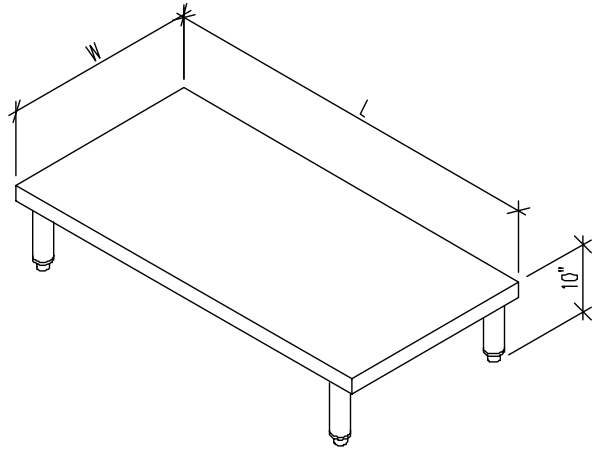

D - Stainless Steel Dunnage Racks Heavy Duty, Louvered or Solid

DUNNAGE RACKS-STATIONARY, LOUVERED OR SOLID (16GA Racks, 1 5/8" x 10" High Posts)

SOLID MODEL #	LOUVERED MODEL #	SIZE (W x L)	METRIC	WEIGHT
D-3618-S	D-3618-L	18" x 36"	457 x 914	39
D-4218-S	D-4218-L	18" x 42"	457 x 1067	42
D-4818-S	D-4818-L	18" x 48"	457 x 1219	44
D-5418-S	D-5418-L	18" x 54"	457 x 1372	47
D-3621-S	D-3621-L	21" x 36"	533 x 914	41
D-4221-S	D-4221-L	21" x 42"	533 x 1067	44
D-4821-S	D-4821-L	21" x 48"	533 x 1219	47
D-5421-S	D-5421-L	21" x 54"	533 x 1372	50
D-3624-S	D-3624-L	24" x 36"	610 x 914	43
D-4224-S	D-4224-L	24" x 42"	610 x 1067	47
D-4824-S	D-4824-L	24" x 48"	610 x 1219	50
D-5424-S	D-5424-L	24" x 54"	610 x 1372	53
D-3627-S	D-3627-L	27" x 36"	686 x 914	46
D-4227-S	D-4227-L	27" x 42"	686 x 1067	49
D-4827-S	D-4827-L	27" x 48"	686 x 1219	53
D-5427-S	D-5427-L	27" x 54"	686 x 1372	56

See Price book page 29-30 for options

Specifications subject to change without notice.