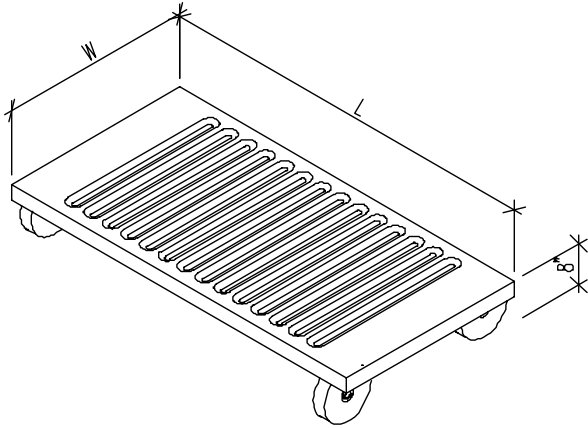

D - Stainless Steel Dunnage Racks Heavy Duty, Louvered or Solid

DUNNAGE RACKS-STATIONARY, LOUVERED OR SOLID (16GA Racks, 1 5/8" x 10" High Posts)

SOLID MODEL #	LOUVERED MODEL #	SIZE (W x L)	METRIC	WEIGHT
D-3618-S	D-3618-L	18" x 36"	457 x 914	39
D-4218-S	D-4218-L	18" x 42"	457 x 1067	42
D-4818-S	D-4818-L	18" x 48"	457 x 1219	44
D-5418-S	D-5418-L	18" x 54"	457 x 1372	47
D-3621-S	D-3621-L	21" x 36"	533 x 914	41
D-4221-S	D-4221-L	21" x 42"	533 x 1067	44
D-4821-S	D-4821-L	21" x 48"	533 x 1219	47
D-5421-S	D-5421-L	21" x 54"	533 x 1372	50
D-3624-S	D-3624-L	24" x 36"	610 x 914	43
D-4224-S	D-4224-L	24" x 42"	610 x 1067	47
D-4824-S	D-4824-L	24" x 48"	610 x 1219	50
D-5424-S	D-5424-L	24" x 54"	610 x 1372	53
D-3627-S	D-3627-L	27" x 36"	686 x 914	46
D-4227-S	D-4227-L	27" x 42"	686 x 1067	49
D-4827-S	D-4827-L	27" x 48"	686 x 1219	53
D-5427-S	D-5427-L	27" x 54"	686 x 1372	56

See Price book page 29-30 for options

Specifications subject to change without notice.