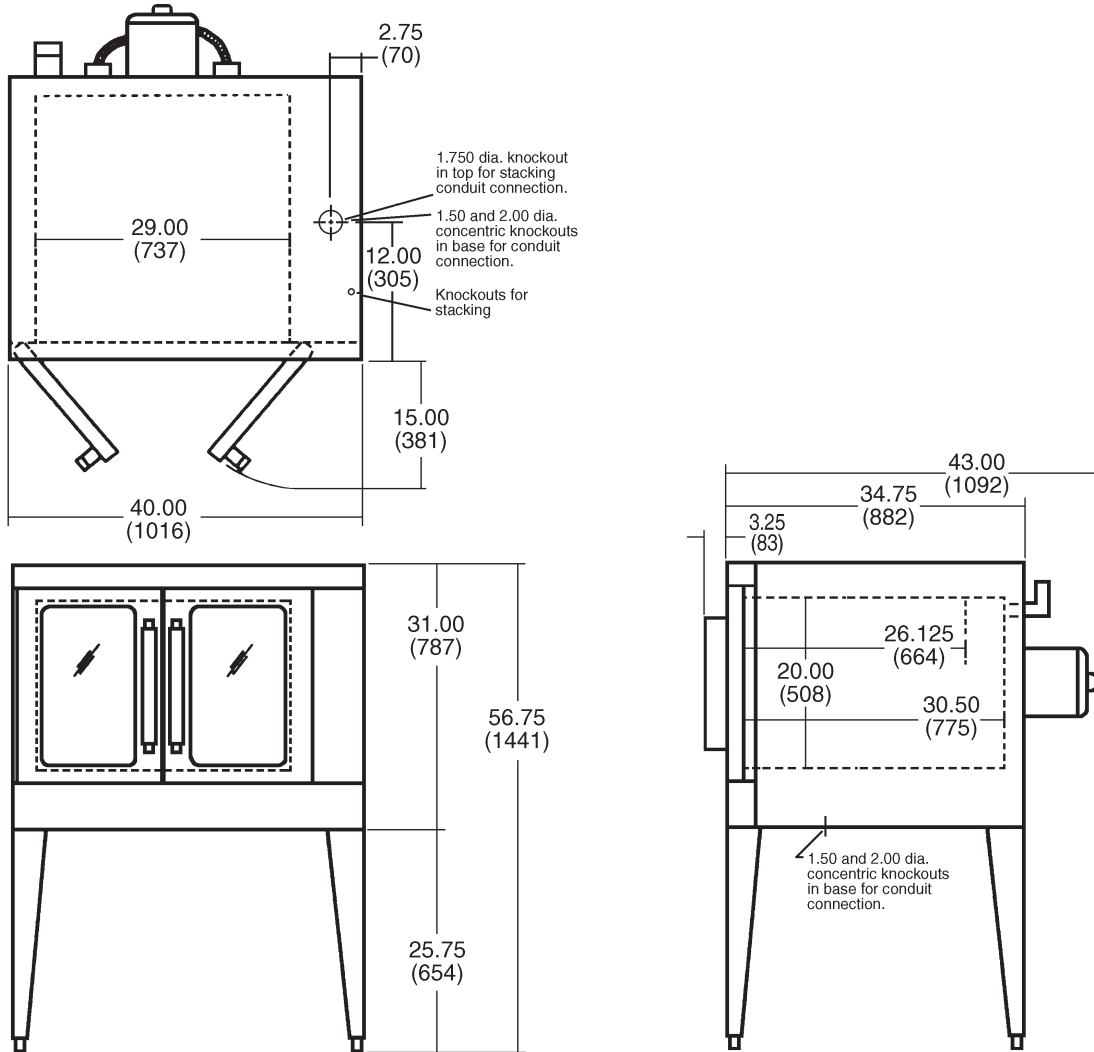

MODEL NO.	TOTAL CONN. KW	3 PHASE LOAD KW PER PHASE		NOMINAL AMPS PER LINE WIRE											1 PHASE	
				3 PHASE												
				208 VOLT			240 VOLT			480 VOLT						
				X	Y	Z	X	Y	Z	X	Y	Z	208V	240V		
VC6E	12.5	4	4	4.5	35	33	35	33	29	33	14	15	15	60	52	

NOTE: In line with its policy to continually improve its products, Vulcan-Hart Company reserves the right to change materials and specifications without notice.

VULCAN-HART COMPANY, P.O. BOX 696, LOUISVILLE, KY 40201, TEL. 1-800-814-2028
502-778-2791 QUOTE & ORDER FAX: 1-800-444-0602