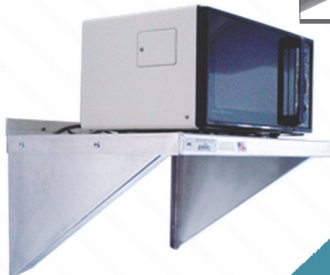

WALL SHELVES

T-Bar Wall Shelf

T-Bar Angles provide airflow & easy on/off of product

T-Bar Wall Shelf / Pot Rack

Slanted T-Bar Wall Shelf

Inverted Shelf

Solid Wall Shelf - H.D. & Standard

marine edge helps contain spills

Microwave Shelf

These shelves are ideal for maximizing storage and organization above sinks, tables, cooking equipment, etc. Designed with solid strip mounting brackets that allow you infinite installation capabilities.

- Models available in T-Bar and Solid shelf styles.
- All welded aluminum construction.
- NSF Certified.

NEWAGE INDUSTRIAL