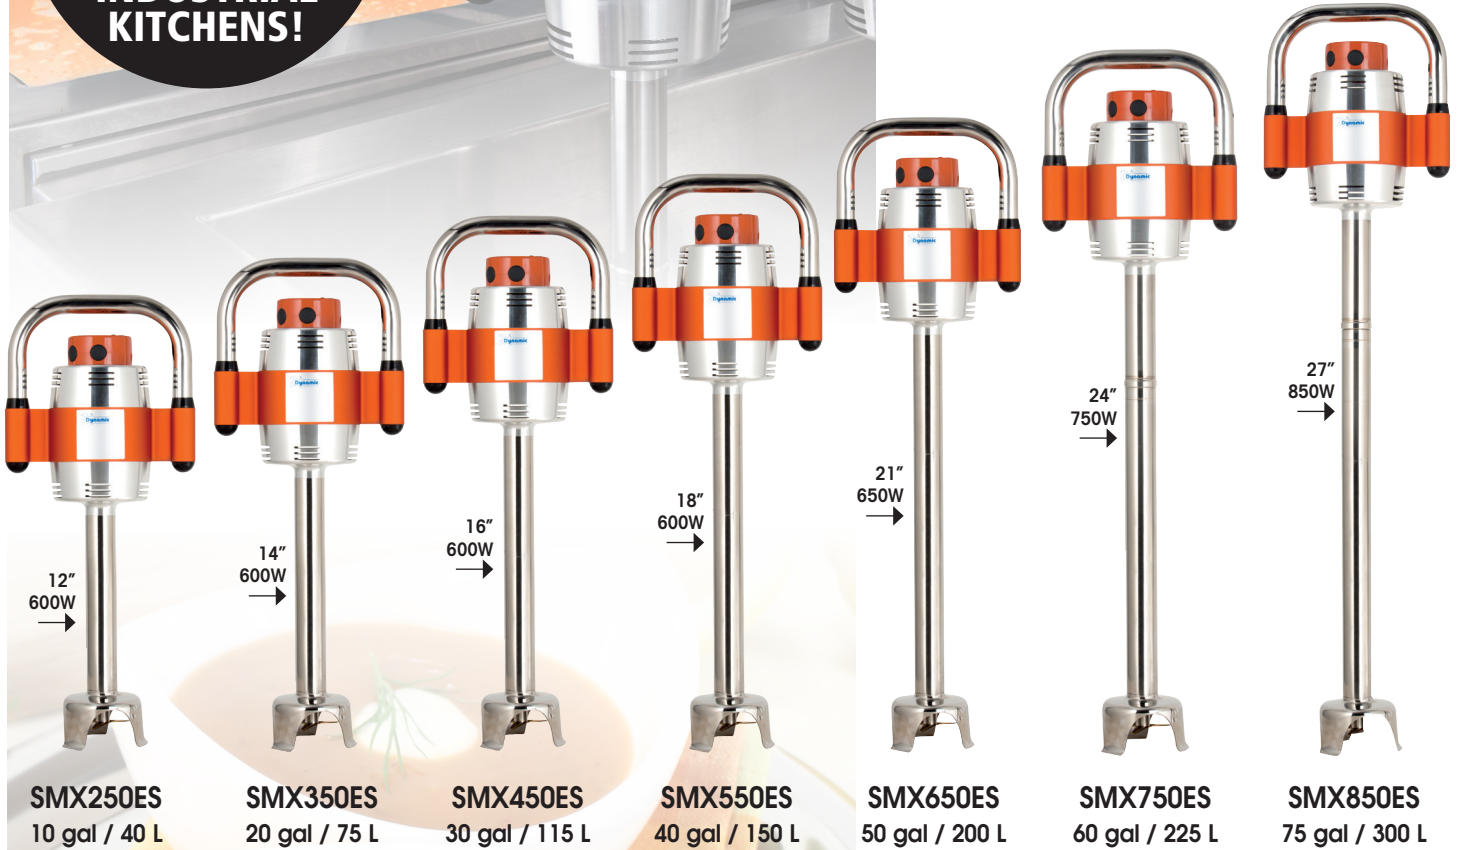

**IDEAL FOR
HEALTHCARE
ORGANIZATIONS
AND OTHER
HIGH VOLUME
INDUSTRIAL
KITCHENS!**

SMX SERIES
*HIGH PERFORMANCE
HEAVY DUTY MIXERS*

**POWER PRO
MOBILE MIXER**

dynamixmixers.ca
1-800-267-7794

Variable
speed

CONTACT YOUR LOCAL FOODSERVICE EQUIPMENT SUPPLIER FOR PRICING AND AVAILABILITY