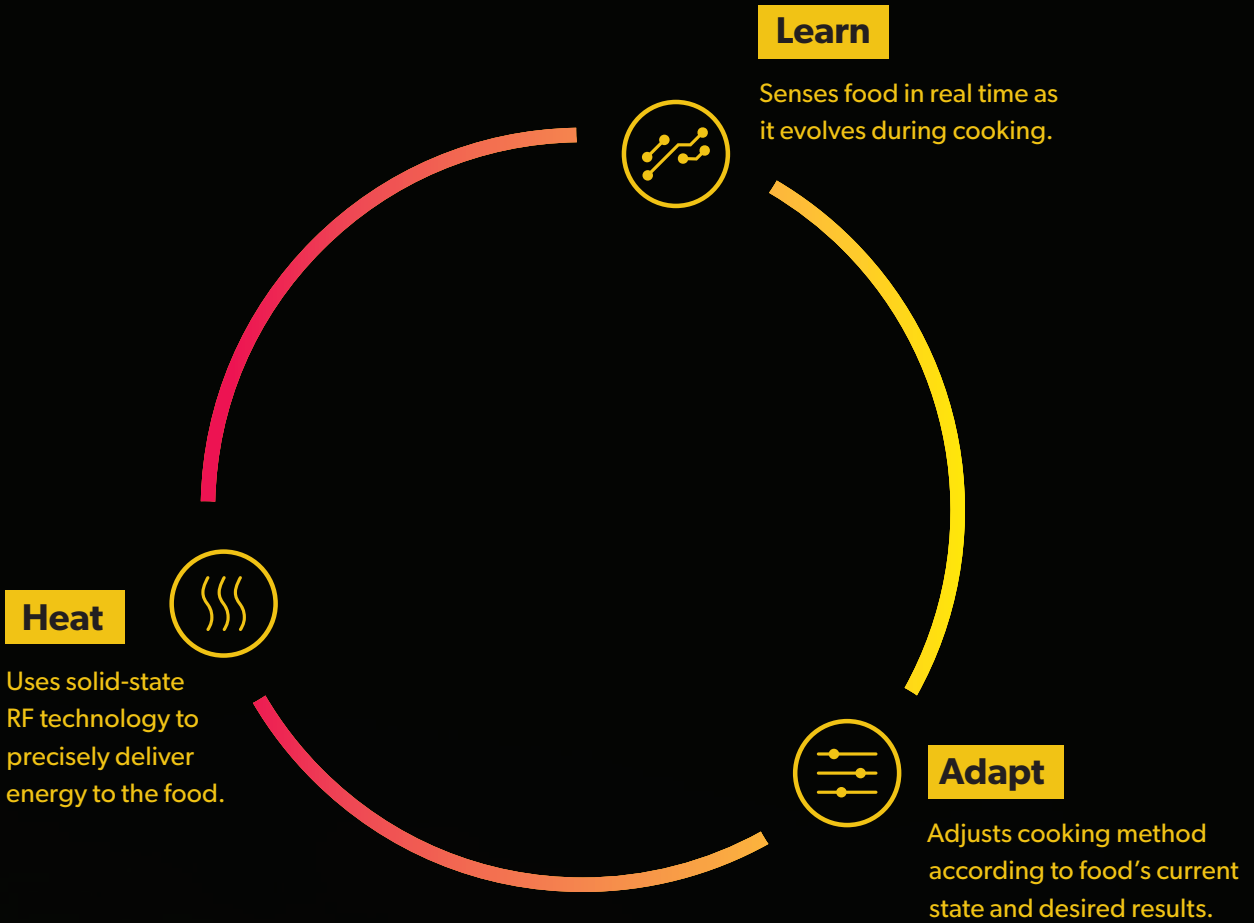

IBEX

Until now, commercial ovens have forced chefs to compromise between speed and quality. Those days are over.

Introducing the IBEX rapid-cook oven:

A revolution in design and performance that uses solid-state radio frequency technology to deliver high-quality food faster than you ever thought possible.

Heat. Learn. Adapt.

The IBEX rapid-cook oven brings proven, solid-state RF technology to commercial kitchens for the first time. It engages food in a culinary conversation as it Heats, Learns and Adapts™, sensing real-time changes in food and adapting the heat intensity to quickly deliver high-quality results. And because the IBEX oven is preprogrammed for your exact menu, you'll get consistently delicious food every time.

In **7 minutes**, a full tray — uniformly thawed, proofed and golden.

The IBEX oven:

Quality and speed.

No compromises.

Conventional cooking equipment forces busy kitchens to make a trade-off between speed and quality. With solid-state radio frequency technology, the IBEX commercial oven delivers all the speed you need — and all the quality customers want. Your new IBEX oven will make all this possible:

The IBEX high-speed oven quickly cooks single portions, multi-component meals and full batches. With its dual-tray capacity — and in and out cooking with IBEX I/O™ — you won't waste time waiting for one dish to finish before starting the next. The IBEX oven resets the rhythm of your kitchen, eliminating bottlenecks and allowing your team to work quickly and efficiently.