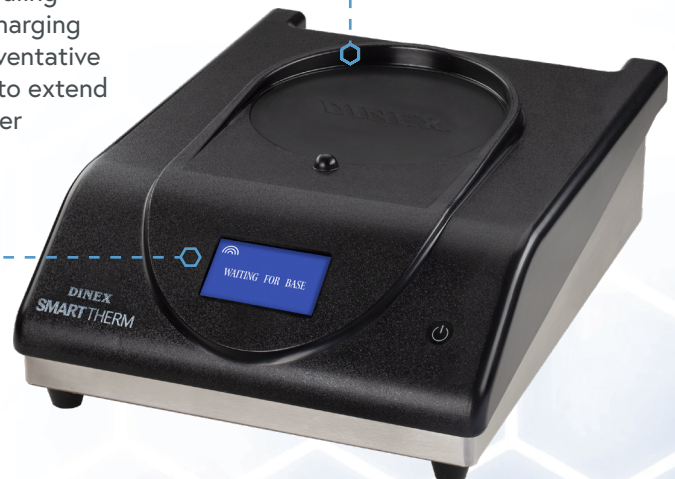

Serving up quality & reliability

SMART-THERM®

Induction Charger

The Smart Way to Heat Up Your Meal Service

The Dinex Smart-Therm is an induction system for demanding foodservice traylines and room service operations. This charger promotes greater operational efficiency, enhanced food quality and an elevated dining experience for patients.

Safety

Safe to use, the base remains cool to the touch even after charging

Smart Boosting

Automatically senses base, gives the correct amount of heat and consistent temperature every time

Easy-to-Use

Raised rim for easy base placement

User-Friendly Display

Lighted display revealing clear instructions, charging time status and preventative maintenance alerts to extend the life of the charger

Scan or visit for more information:

<https://www.carlislefsp.com/items/DXSMA2081>

SMART·THERM®

Induction Charger

Product

Item No.	Description	Pack
DXSMA2081	Smart-Therm® Induction Charger	1 ea

Specifications

Item No.	Model Number	Overall Size			Electrical Specifications			Shipping Specs	
		W	D	H	Volts	AMPS	Watt	Ship Weight	Ship Cube
DXSMA2081	SMA2081	15.5" (39.3 cm)	20.5" (52.3 cm)	6.5" (19.5 cm)	208v/220v/240v 1-Phase	15.9	3300W	23.6 lb.	2.61