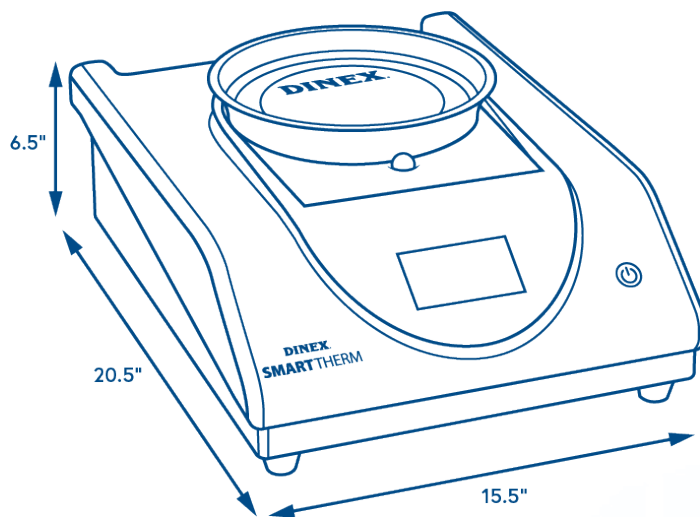

SMART·THERM®

Induction Charger

Product

Item No.	Description	Pack
DXSMA2081	Smart-Therm® Induction Charger	1 ea

Specifications

Item No.	Model Number	Overall Size			Electrical Specifications			Shipping Specs	
		W	D	H	Volts	AMPS	Watt	Ship Weight	Ship Cube
DXSMA2081	SMA2081	15.5" (39.3 cm)	20.5" (52.3 cm)	6.5" (19.5 cm)	208v/220v/240v 1-Phase	15.9	3300W	23.6 lb.	2.61